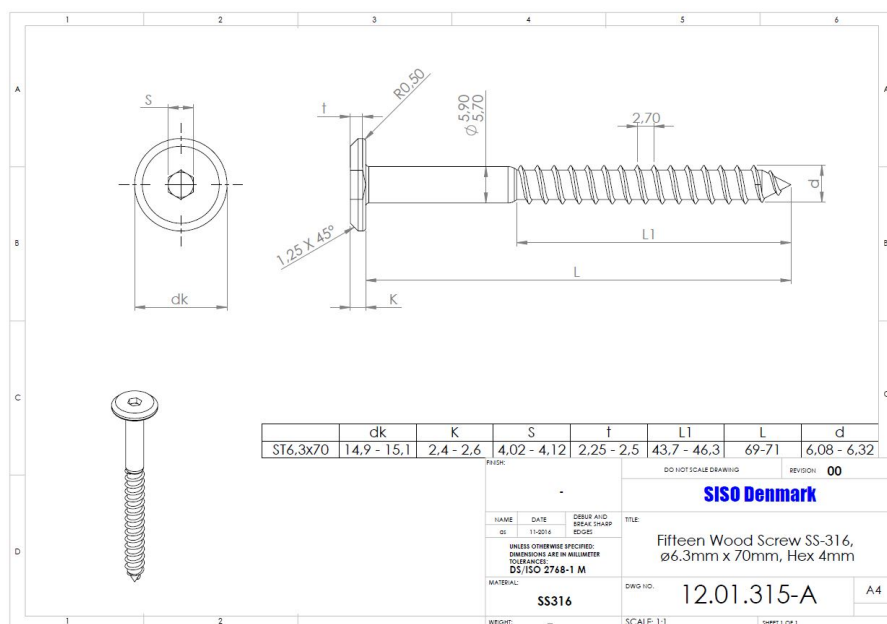

PRODUCT SHEET

Description:

Fifteen Wood Screw SS316, $\phi 6.3\text{mm} \times 70\text{mm}$, Hex 4mm

Item number:

12.01.315-0

Units	Box	Carton	HS Code	Barcode
Pcs.	150	750	7318141090	
				5704866020138

SISO A/S